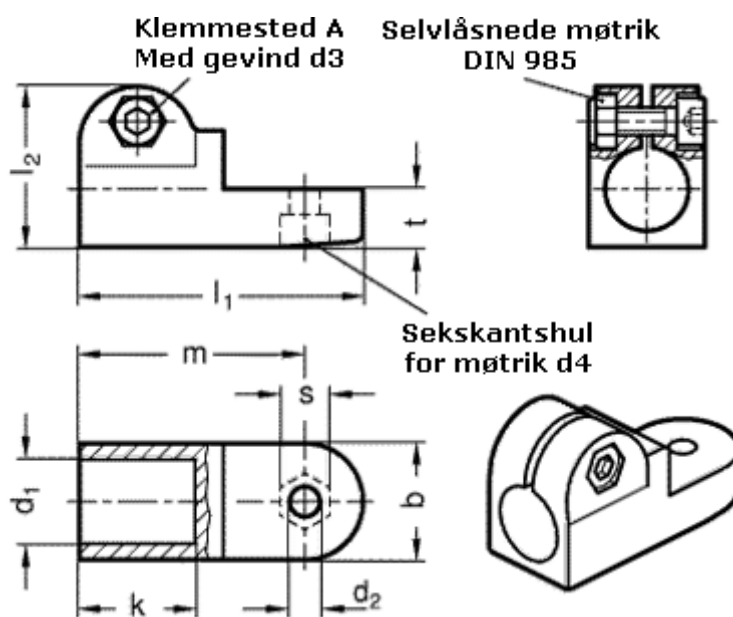

Article number: 20275B122BL

Description: E+G Swivel clamp connector
GN275-B12-2-BL

Measures

$b = 25$	$m = 48.5$
$d_1 = B12$	$s = 10$
$d_2 = 6.5$	$t = 12.5$
$d_3 = M 6$	
$d_4 = M 6$	
$k = 25$	
$l_1 = 61$	
$l_2 = 34.5$	